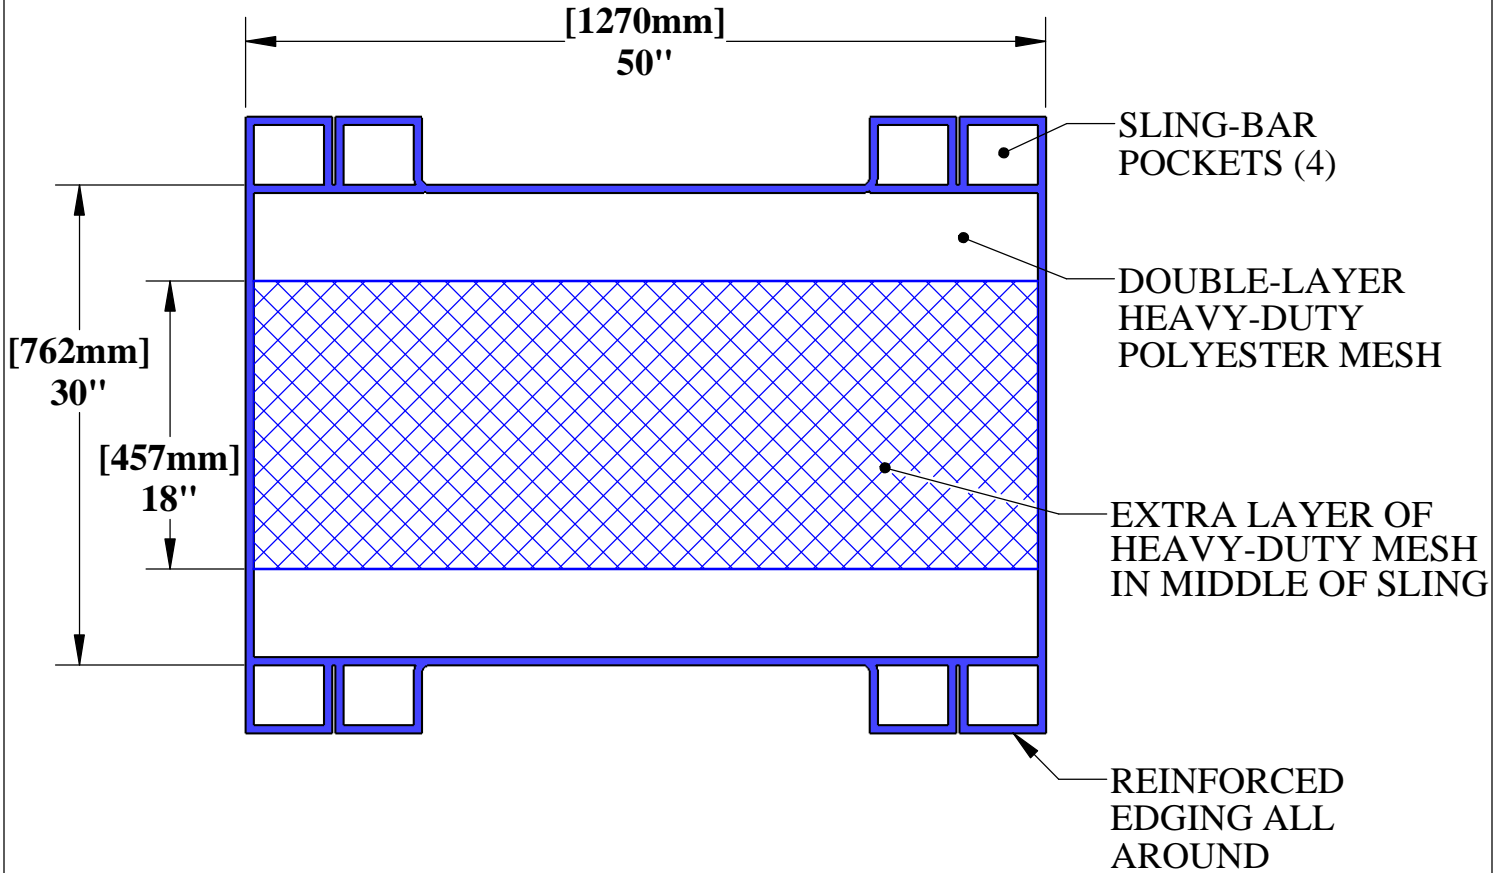

EZ POOL LIFT SLING: SUPER DUTY

SPECIFICATIONS:

THE EZ POOL LIFT SLING (SUPER DUTY) SHALL BE A FLEXIBLE BODY-SUPPORT DEVICE SUITABLE FOR USE WITH ALL AQUA CREEK EZ POOL LIFTS, AND SHALL BE USED IN CONJUNCTION WITH THE EZ HANGER BAR (F-038EZHB) AND THE EZ POOL LIFT CHAIN SET (F-031EZCH). IT SHALL HAVE FOUR (4) POCKETS TO ACCEPT SOLID STAINLESS STEEL SLING BARS FOR RIGGING AND ADDITIONAL SUPPORT. IT SHALL BE MANUFACTURED FROM HEAVY-DUTY POLYESTER MESH WITH REINFORCED EDGING. IT SHALL HAVE A LOAD CAPACITY OF 500 LBS [227 KG]. IT SHALL ALSO BE MACHINE-WASHABLE AND MILDEW RESISTANT.

9889 GARRYMORE LANE
 MISSOULA, MT 59808
 (406) 549-0769
 FAX (406) 549-2602

NOTE:
 *SPECIFICATIONS ARE SUBJECT TO CHANGE WITHOUT NOTICE
 *ALL DIMENSIONS ARE IN INCHES

PRODUCT:	F-037XXLS	
DWG #:	F-037XXLS-1	
SCALE:	1:8	DATE: 10/18/13
DRAWN BY:	KR	REVISION: A